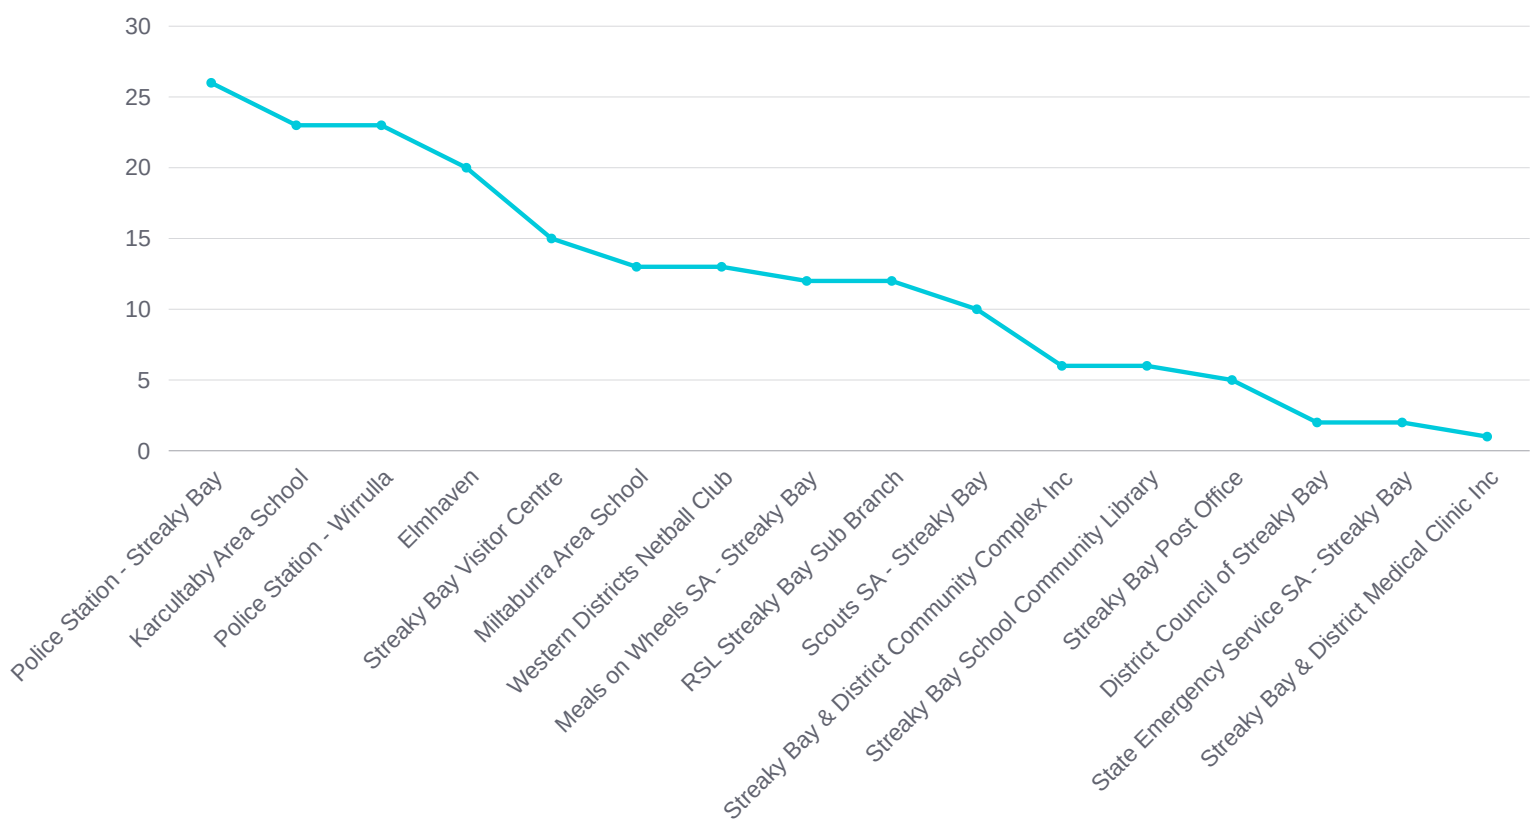

STREAKY BAY COUNCIL

WHAT ARE OUR COMMUNITY NEEDS?

236 SESSIONS 1 JULY 2020-30 JUNE 2021

LANDING PAGES:

Female
100%

WHO ARE OUR USERS?

DEVICE

MEDIUM