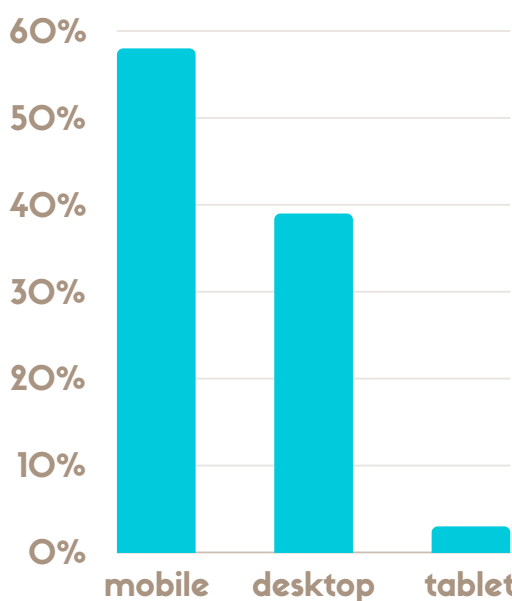

STREAKY BAY COUNCIL

WHAT ARE OUR COMMUNITY NEEDS?

236 SESSIONS 1 JULY 2020-30 JUNE 2021

LANDING PAGES:

Female
100%

WHO ARE OUR USERS?

DEVICE

MEDIUM