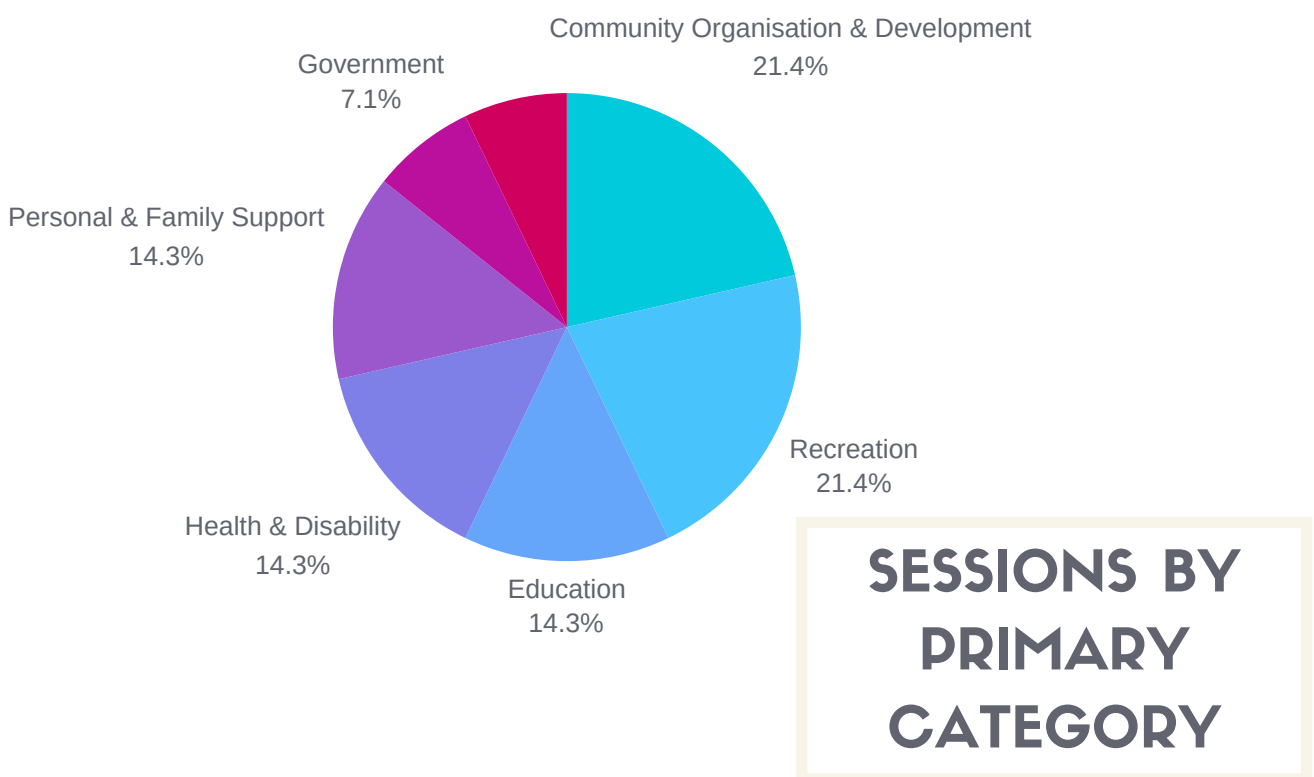

STREAKY BAY COUNCIL

WHAT ARE OUR COMMUNITY NEEDS?

236 SESSIONS 1 JULY 2020-30 JUNE 2021

LANDING PAGES:

Female
100%

WHO ARE OUR USERS?

DEVICE

MEDIUM